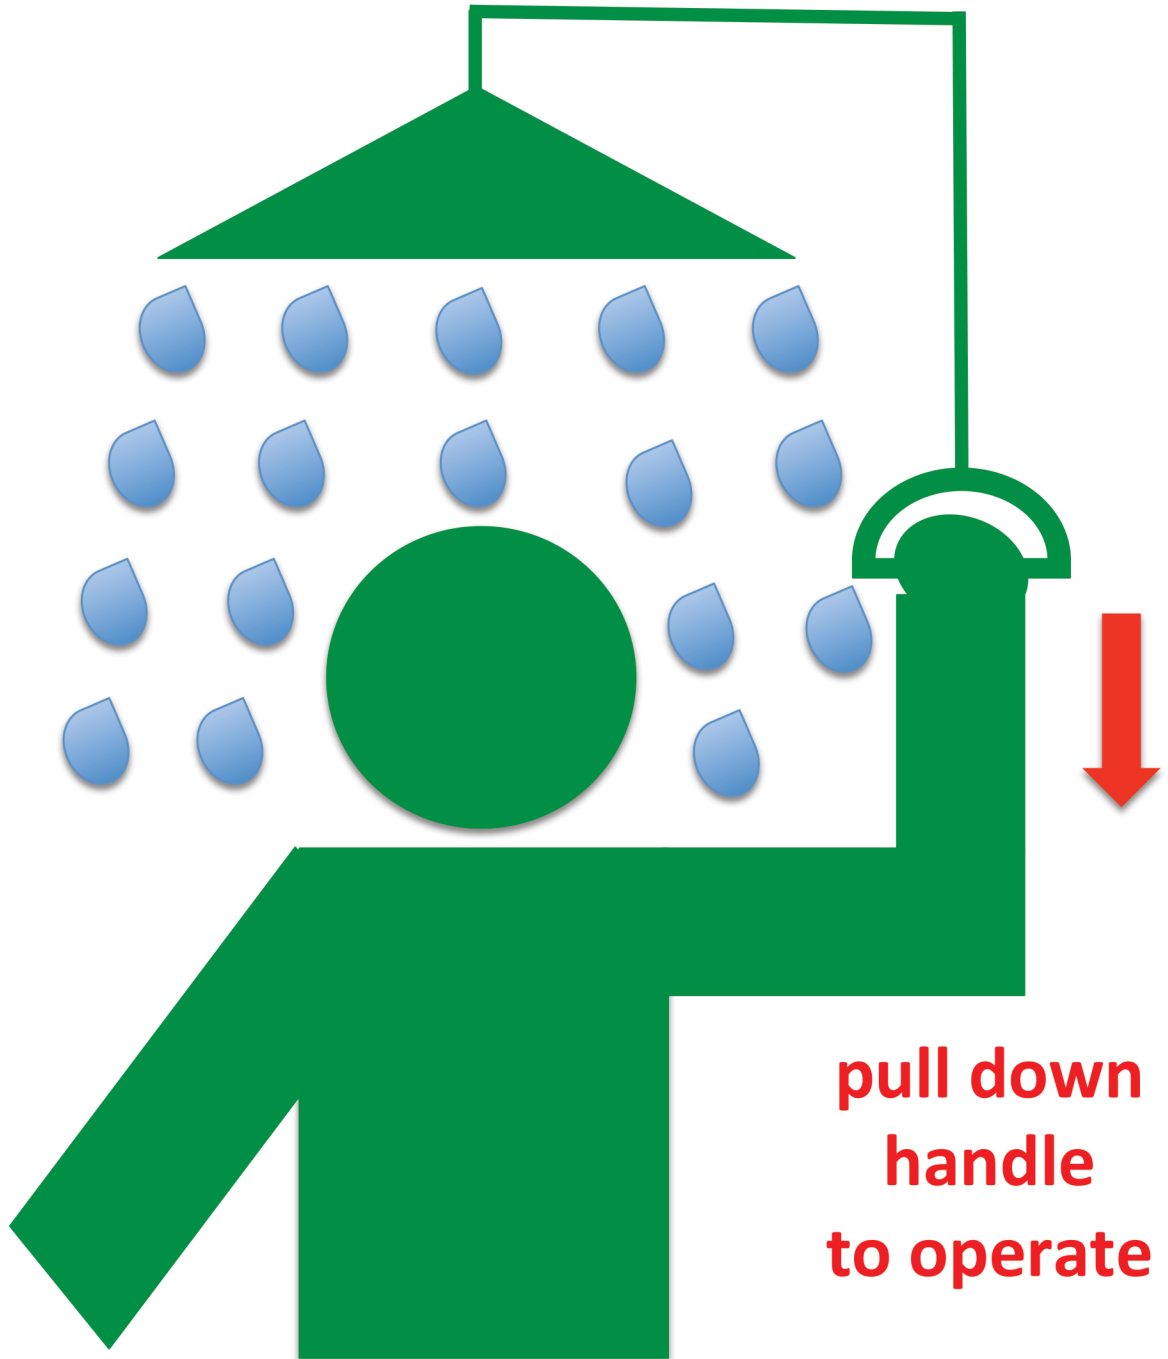

EMERGENCY SHOWER

pull down
handle
to operate

KEEP AREA CLEAR