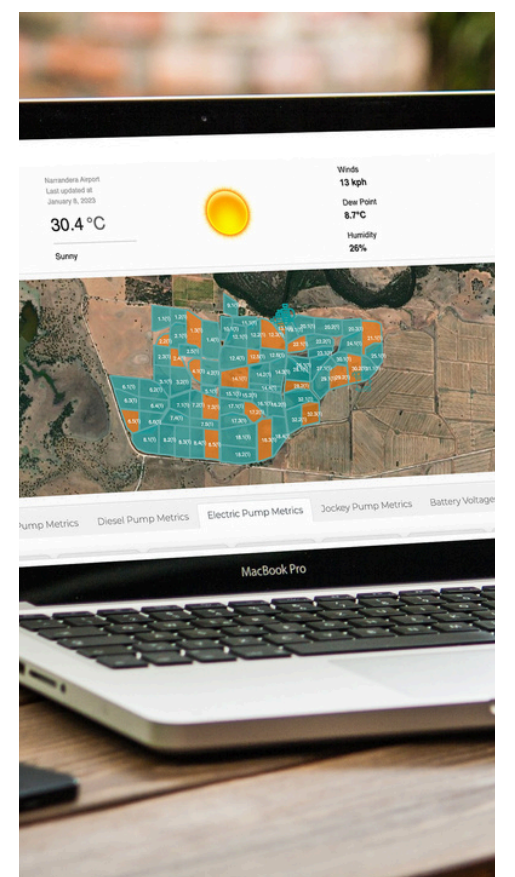

Contact Us

+61 (0)7 3184 8140 // informag.com.au